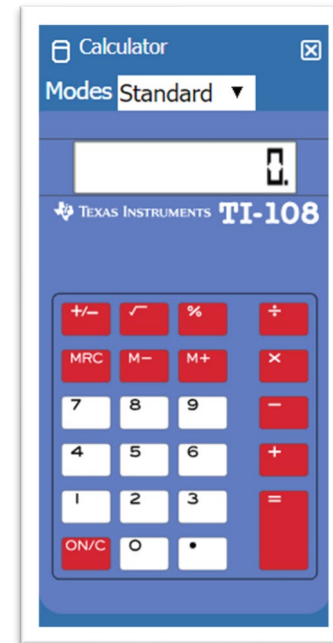

- Includes the use of a practice (non-NDT) exam to get a familiarized with the different screens and settings.
- For a CBT Demo, go to:
www.pearsonvue.com/athena/athena.asp

The screenshot shows the Pearson VUE website interface. At the top, there is a navigation bar with the Pearson VUE logo, a 'Take a test' button, and a 'Partner with us' link. To the right of the navigation bar are links for 'Become a test center', 'COVID-19 update', and 'Contact us'. Below the navigation bar is a breadcrumb trail: 'Home > Test taker home > Pearson VUE demo test'. The main content area features the title 'Pearson VUE demo test' and a paragraph of text: 'This computer-based demo test software provides the opportunity for you to learn how to navigate your way through computer-based examinations.' Below this text is a prominent blue button labeled 'Launch demo test'. At the bottom right of the page, it states 'Last updated 2019-04-22'.

Calculator Demo

- As you move through the Exam Demo, Question 3 will have an option to use the Calculator within the demo software.
- To use the calculator, click on the Calculator button.
- **Note:** for ASNT examinations, the Calculator button is available during the entirety of the examination.

Calculator Demo (cont.)

- You may switch **Modes** by clicking the down arrow.
- **Note:** During the examination, candidates cannot switch between Exam question and calculator via the task bar tab. Candidates will have to click on the Calculator button within the software.
- Please note that the Pearson VUE DEMO (Exam and Calculator) may vary slightly within ASNT's actual exam delivery software.