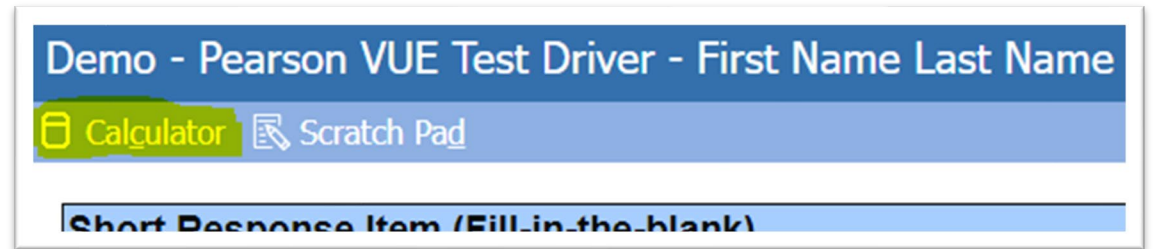

Calculator Demo

- As you move through the Exam Demo, Question 3 will have an option to use the Calculator within the demo software.
- To use the calculator, click on the Calculator button.
- **Note:** for ASNT examinations, the Calculator button is available during the entirety of the examination.