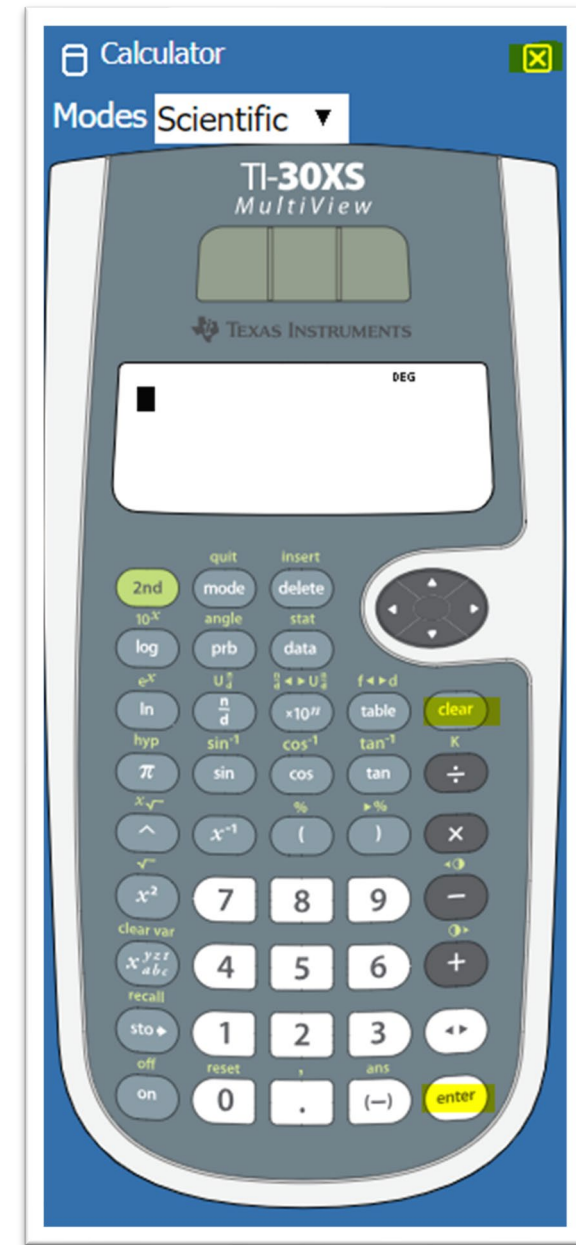

Calculator Demo (cont.)

- Clicking the **X** or Close button will close the calculator and the calculation will be lost
- **Clear** – Same function as the ‘C’ function on calculator
- **Enter** – Same function as the ‘=’ function on a calculator